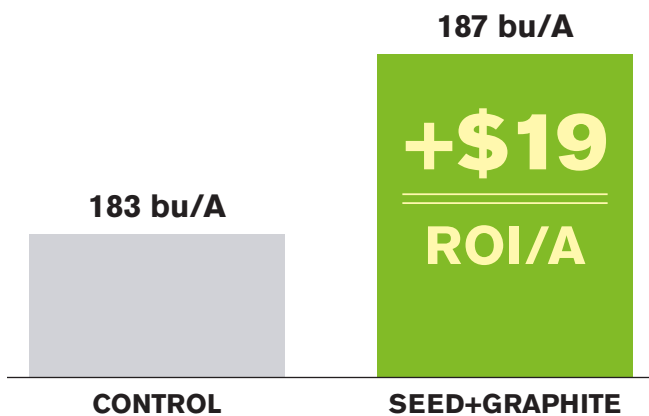

1 Talc + Graphite
for efficiency
at planting

Improves flowability
and reduces bridging
Dries seed and reduces
static electricity

2 Micronutrients
to support
seedling emergence
and a robust start

Improves emergence
and seeding vigor
Supports season-long
plant development

**3 Biostimulants
and Metabolites**
to set crops up for
season-long success

Mitigates
abiotic stressors
**Fosters photosynthetic
activity** and carbohydrate
production

SEED+ PERFORMANCE IN CORN

n=22, 110 replications, trials located in IA, IL, KS, MN, NE, OH, SD, TN, WI, MD, MN.
Assumes corn price at \$5.50/bu and Seed+ Graphite application at \$3/A.