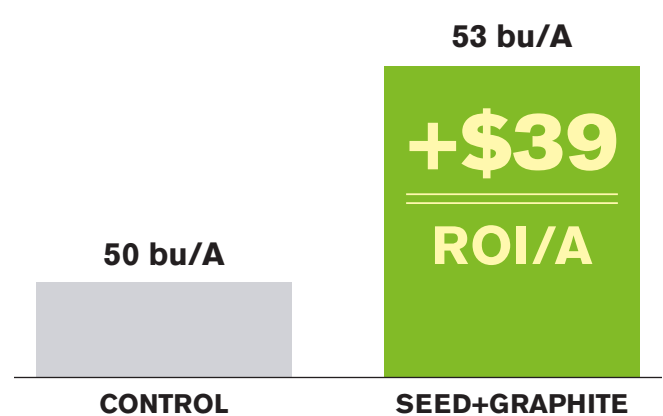

**3 Biostimulants
and Metabolites**
to set crops up for
season-long success

Mitigates
abiotic stressors
**Fosters photosynthetic
activity** and carbohydrate
production

SEED+ PERFORMANCE IN CORN

n=22, 110 replications, trials located in IA, IL, KS, MN, NE, OH, SD, TN, WI, MD, MN.
Assumes corn price at \$5.50/bu and Seed+ Graphite application at \$3/A.

SEED+ PERFORMANCE IN SOYBEAN

n=20, 80 replications, trials located in IA, IL, KS, MN, NE, OH, SD, TN, WI, MD, MN.
Assumes soybean price at \$14.00/bu and Seed+ Graphite application at \$3/A.

ASK US ABOUT THE VERDESIAN
**PERFORMANCE
GUARANTEE**