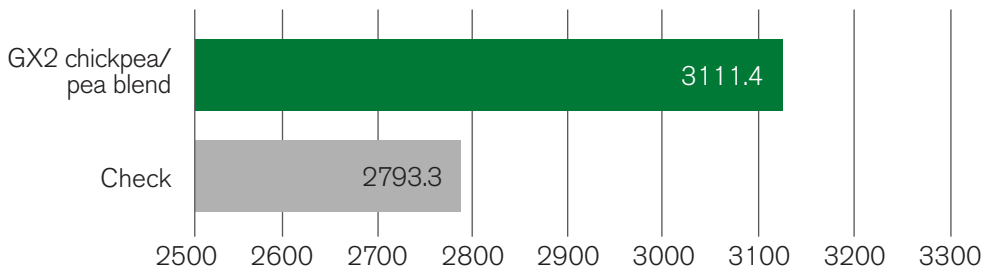

PEA & CHICKPEA COMBO GRANULE ON CHICKPEA 2017, 1 SITE - YIELD (LBS./A)

REGION

Upper Plains to
Pacific Northwest

CROP

Pea, Vetch, Lentil, Garbanzo

TIMING

In-Furrow

RATE

See label

PACKAGE

40 lbs., 520 lbs.