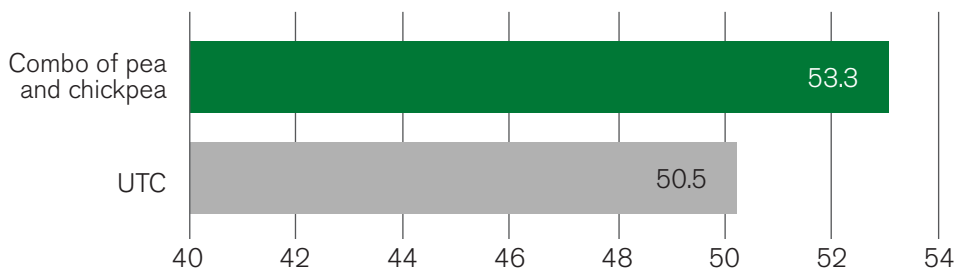

PRIMO GX2

A VERDESIAN NUE SOLUTION™

Introducing Primo GX2 Pea/Vetch/Lentil/Chickpea/ Garbanzo – the first combined granular inoculant product for pea/lentil and garbanzo in the same bag.

Primo GX2 is an in-furrow, multi-action granular inoculant that brings more nitrogen to the plant and performs well in harsh planting conditions. Verdesian Life Sciences has made it easier for you to switch crops as market conditions dictate without having to decide which inoculant type to keep in the warehouse or shed. Primo GX2 Pea/Vetch/Lentil/Chickpea/Garbanzo gives you the option to plant either crop without having to take one inoculant back and get the other.

Keeping the rate of inoculant similar to the individual products allows you the ability to switch without recalibrating your planter. And the best news? You won't give up yield in the process.

PEA & CHICKPEA COMBO GRANULE ON PEA 2017-2019, 9 SITES - YIELD (BU/A)